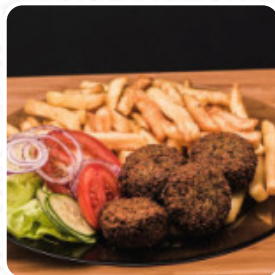

[View gallery](#)

[View menu](#)

[View reviews](#)